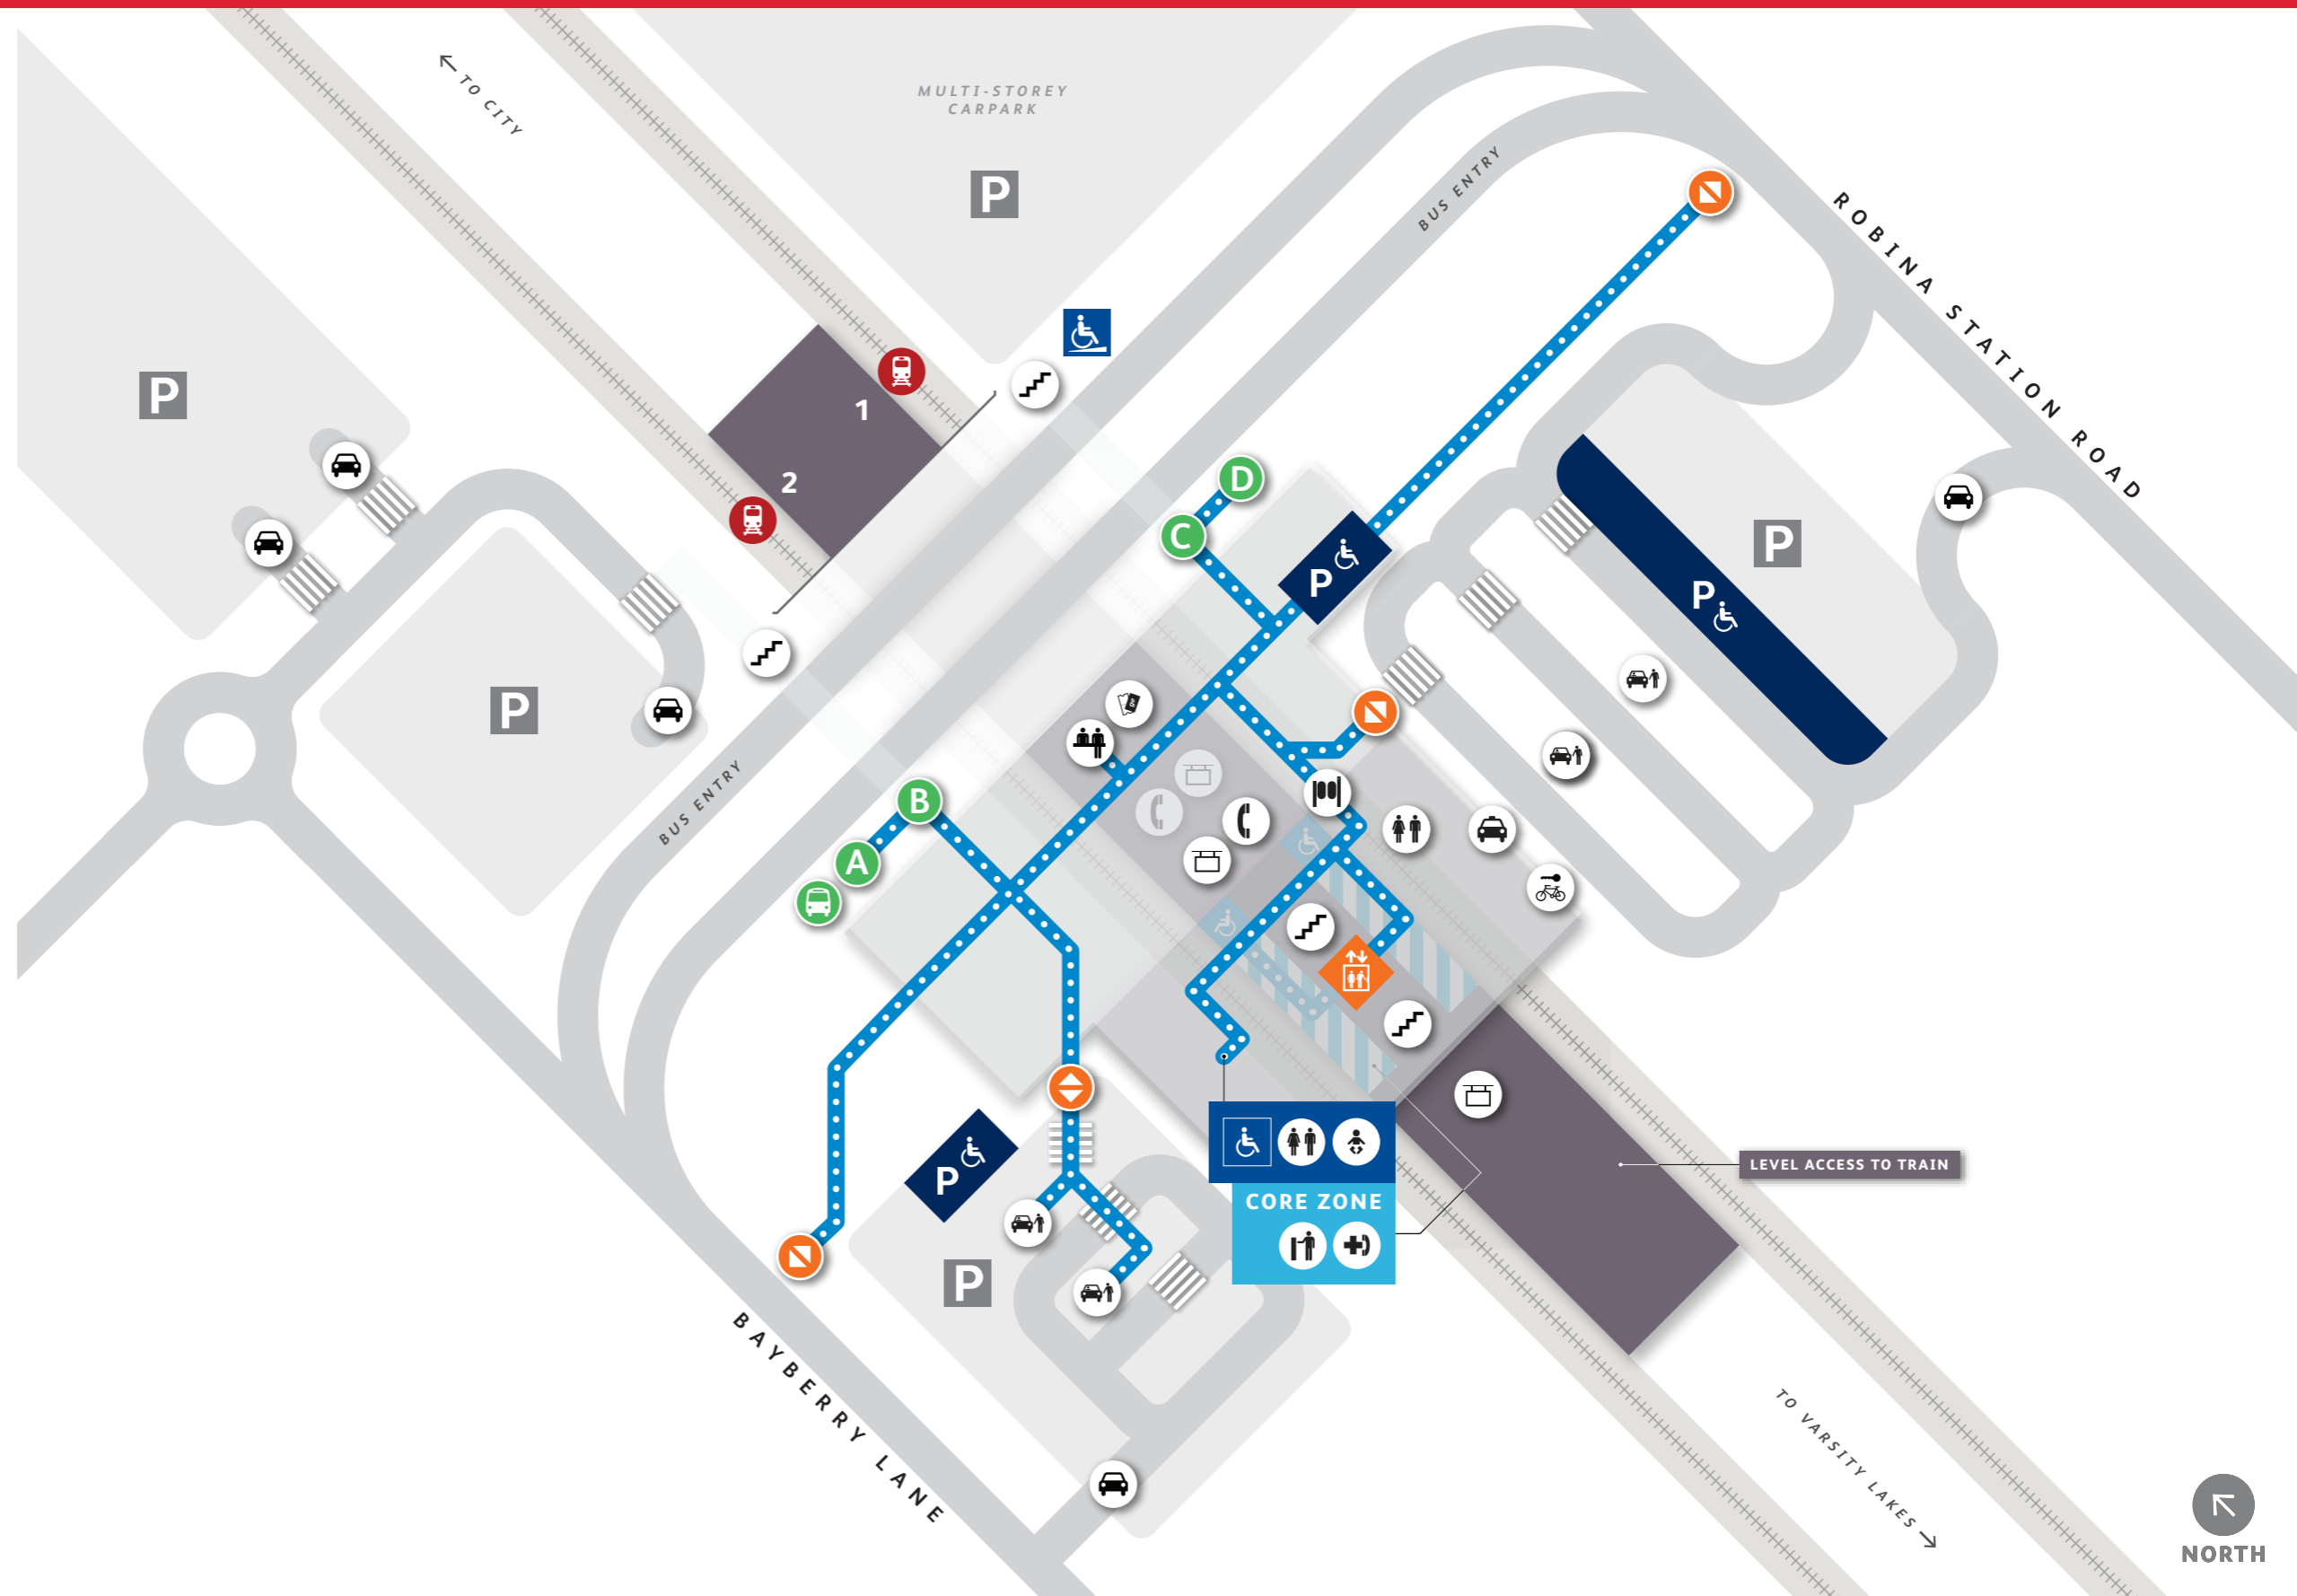

# Robina Station Platform Access Map

## CORE ZONE

- Assisted Boarding Point
- Help Phone
- Next Train Information

## STATION FEATURES

- Entry
- Accessible Parking
- Accessible Path of Travel
- Accessible Ramp
- Parking
- Lift
- Stairs
- Tickets/ Fares
- Fare Gates
- Customer Service Window
- Customer Information Screen
- Accessible Toilets
- Toilets
- Baby Change
- Bike Lockers
- Vehicular Entry
- Taxi
- Kiss'n'Ride
- Payphone
- Bus Interchange

## OTHER FEATURES

- Shelter
- Priority Seating
- Bike Rack
- Tactile Ground Indicators

Design features of toilet and carparking facilities can vary between stations.