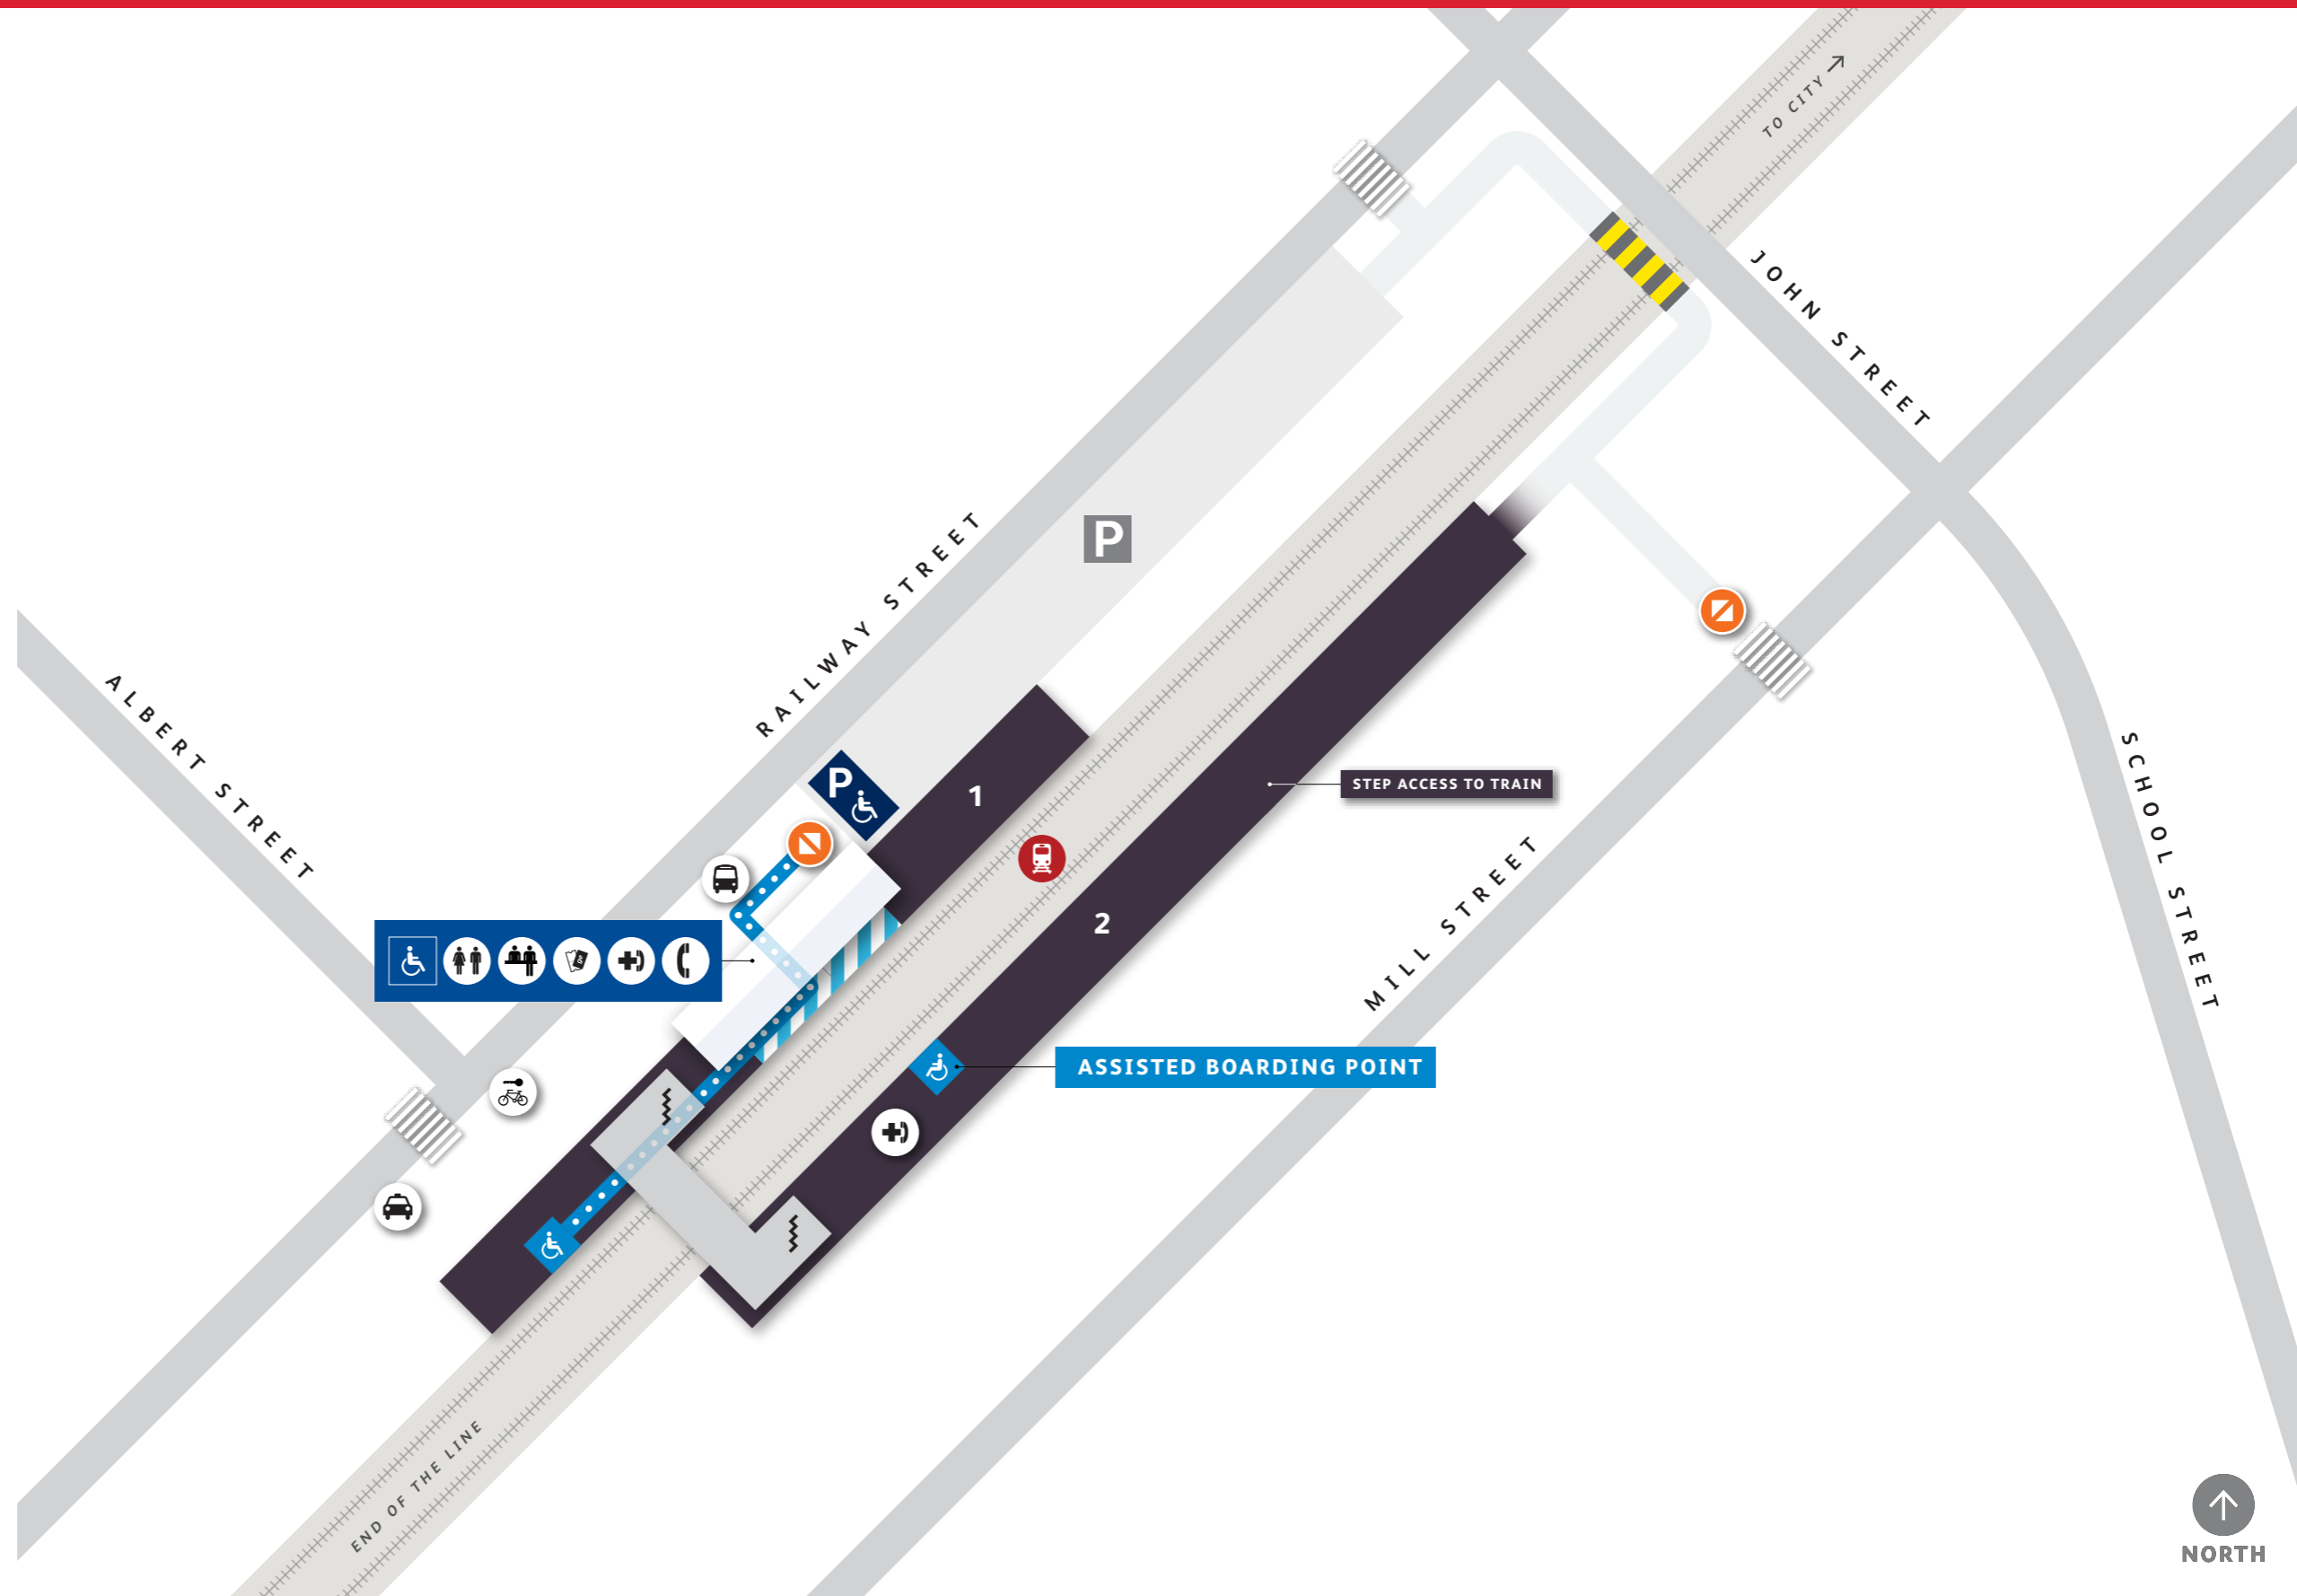

Rosewood Station Platform Access Map

STATION FEATURES

- Assisted Boarding Point
- Entry
- Accessible Parking
- Accessible Path of Travel
- Parking
- Stairs
- Help Phone
- Tickets/ Fares
- Customer Service Window
- Accessible Toilets
- Toilets
- Bike Lockers
- Payphone
- Taxi
- Bus Stop

OTHER FEATURES

- Level Crossing
- Shelter
- Priority Seating

Design features of toilet and carparking facilities can vary between stations.