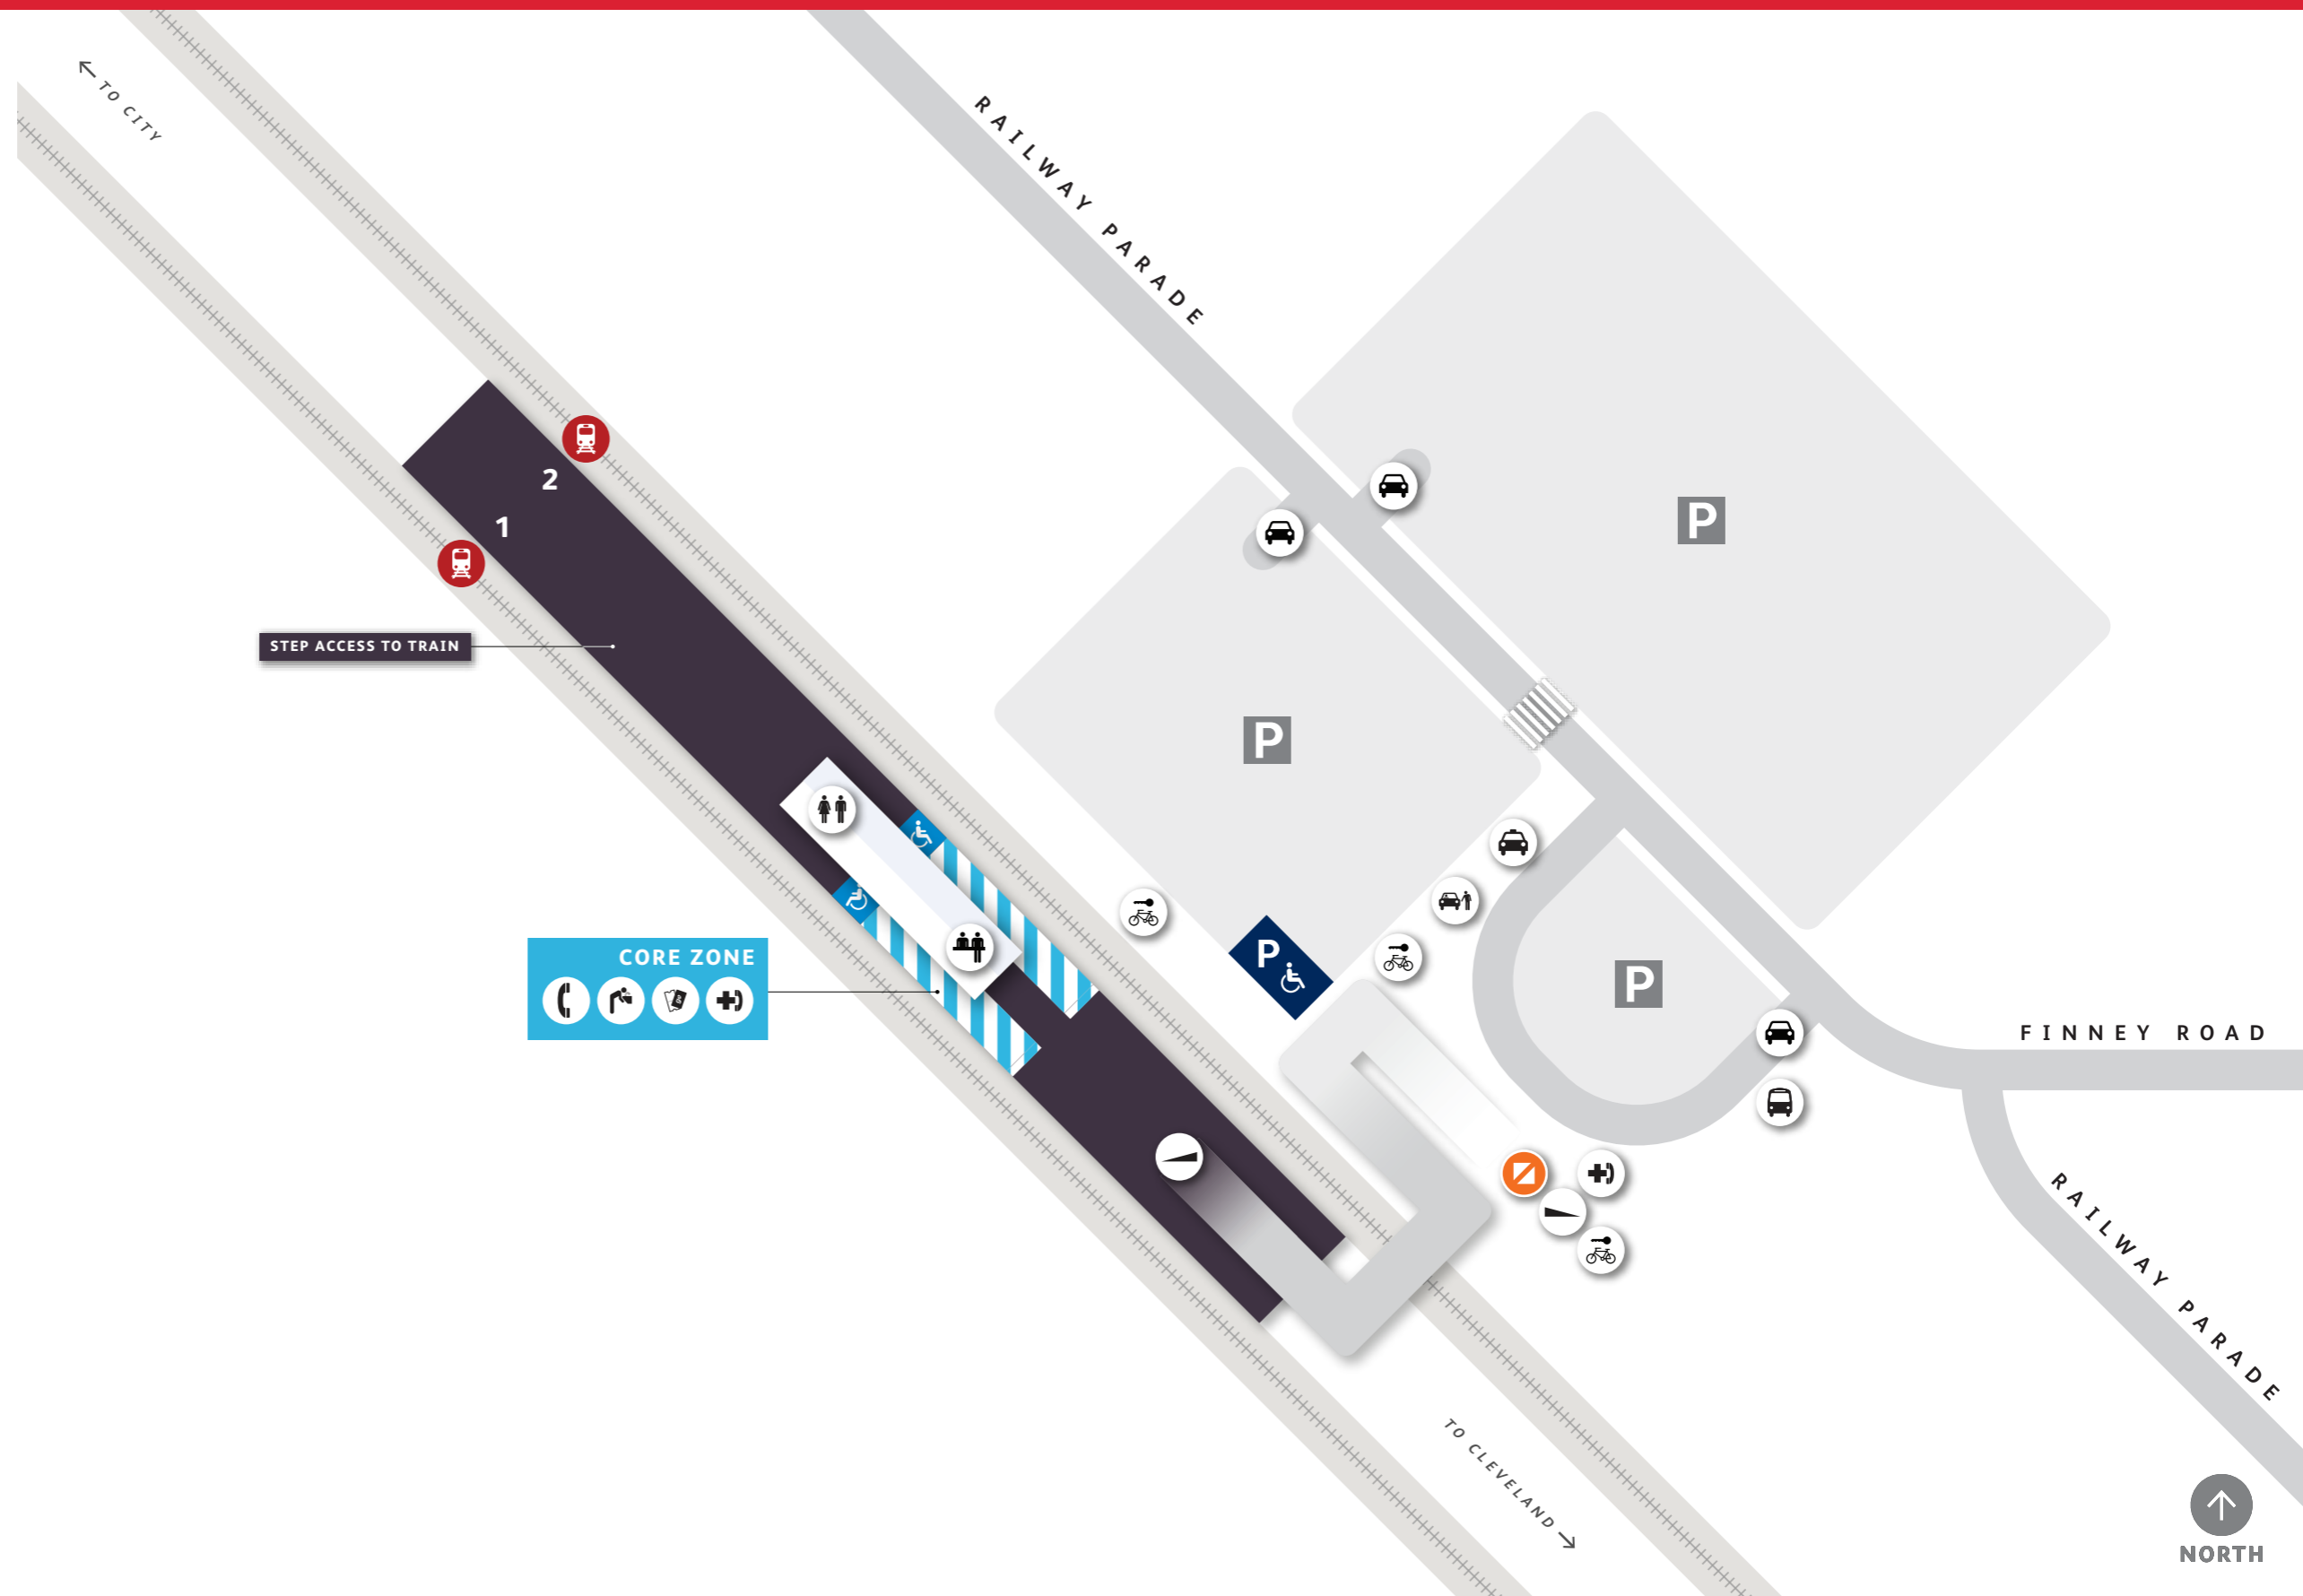

# Thorneside Station Platform Access Map

## CORE ZONE

-  Assisted Boarding Point
-  Help Phone
-  Drinking Fountain
-  Tickets/ Fares
-  Payphone

## STATION FEATURES

-  Entry
-  Accessible Parking
-  Parking
-  Steep Ramp
-  Customer Service Window
-  Toilets
-  Bike Lockers
-  Vehicular Entry
-  Taxi
-  Kiss'n'Ride
-  Bus Stop

## OTHER FEATURES

- Shelter
- Priority Seating

Design features of toilet and carparking facilities can vary between stations.