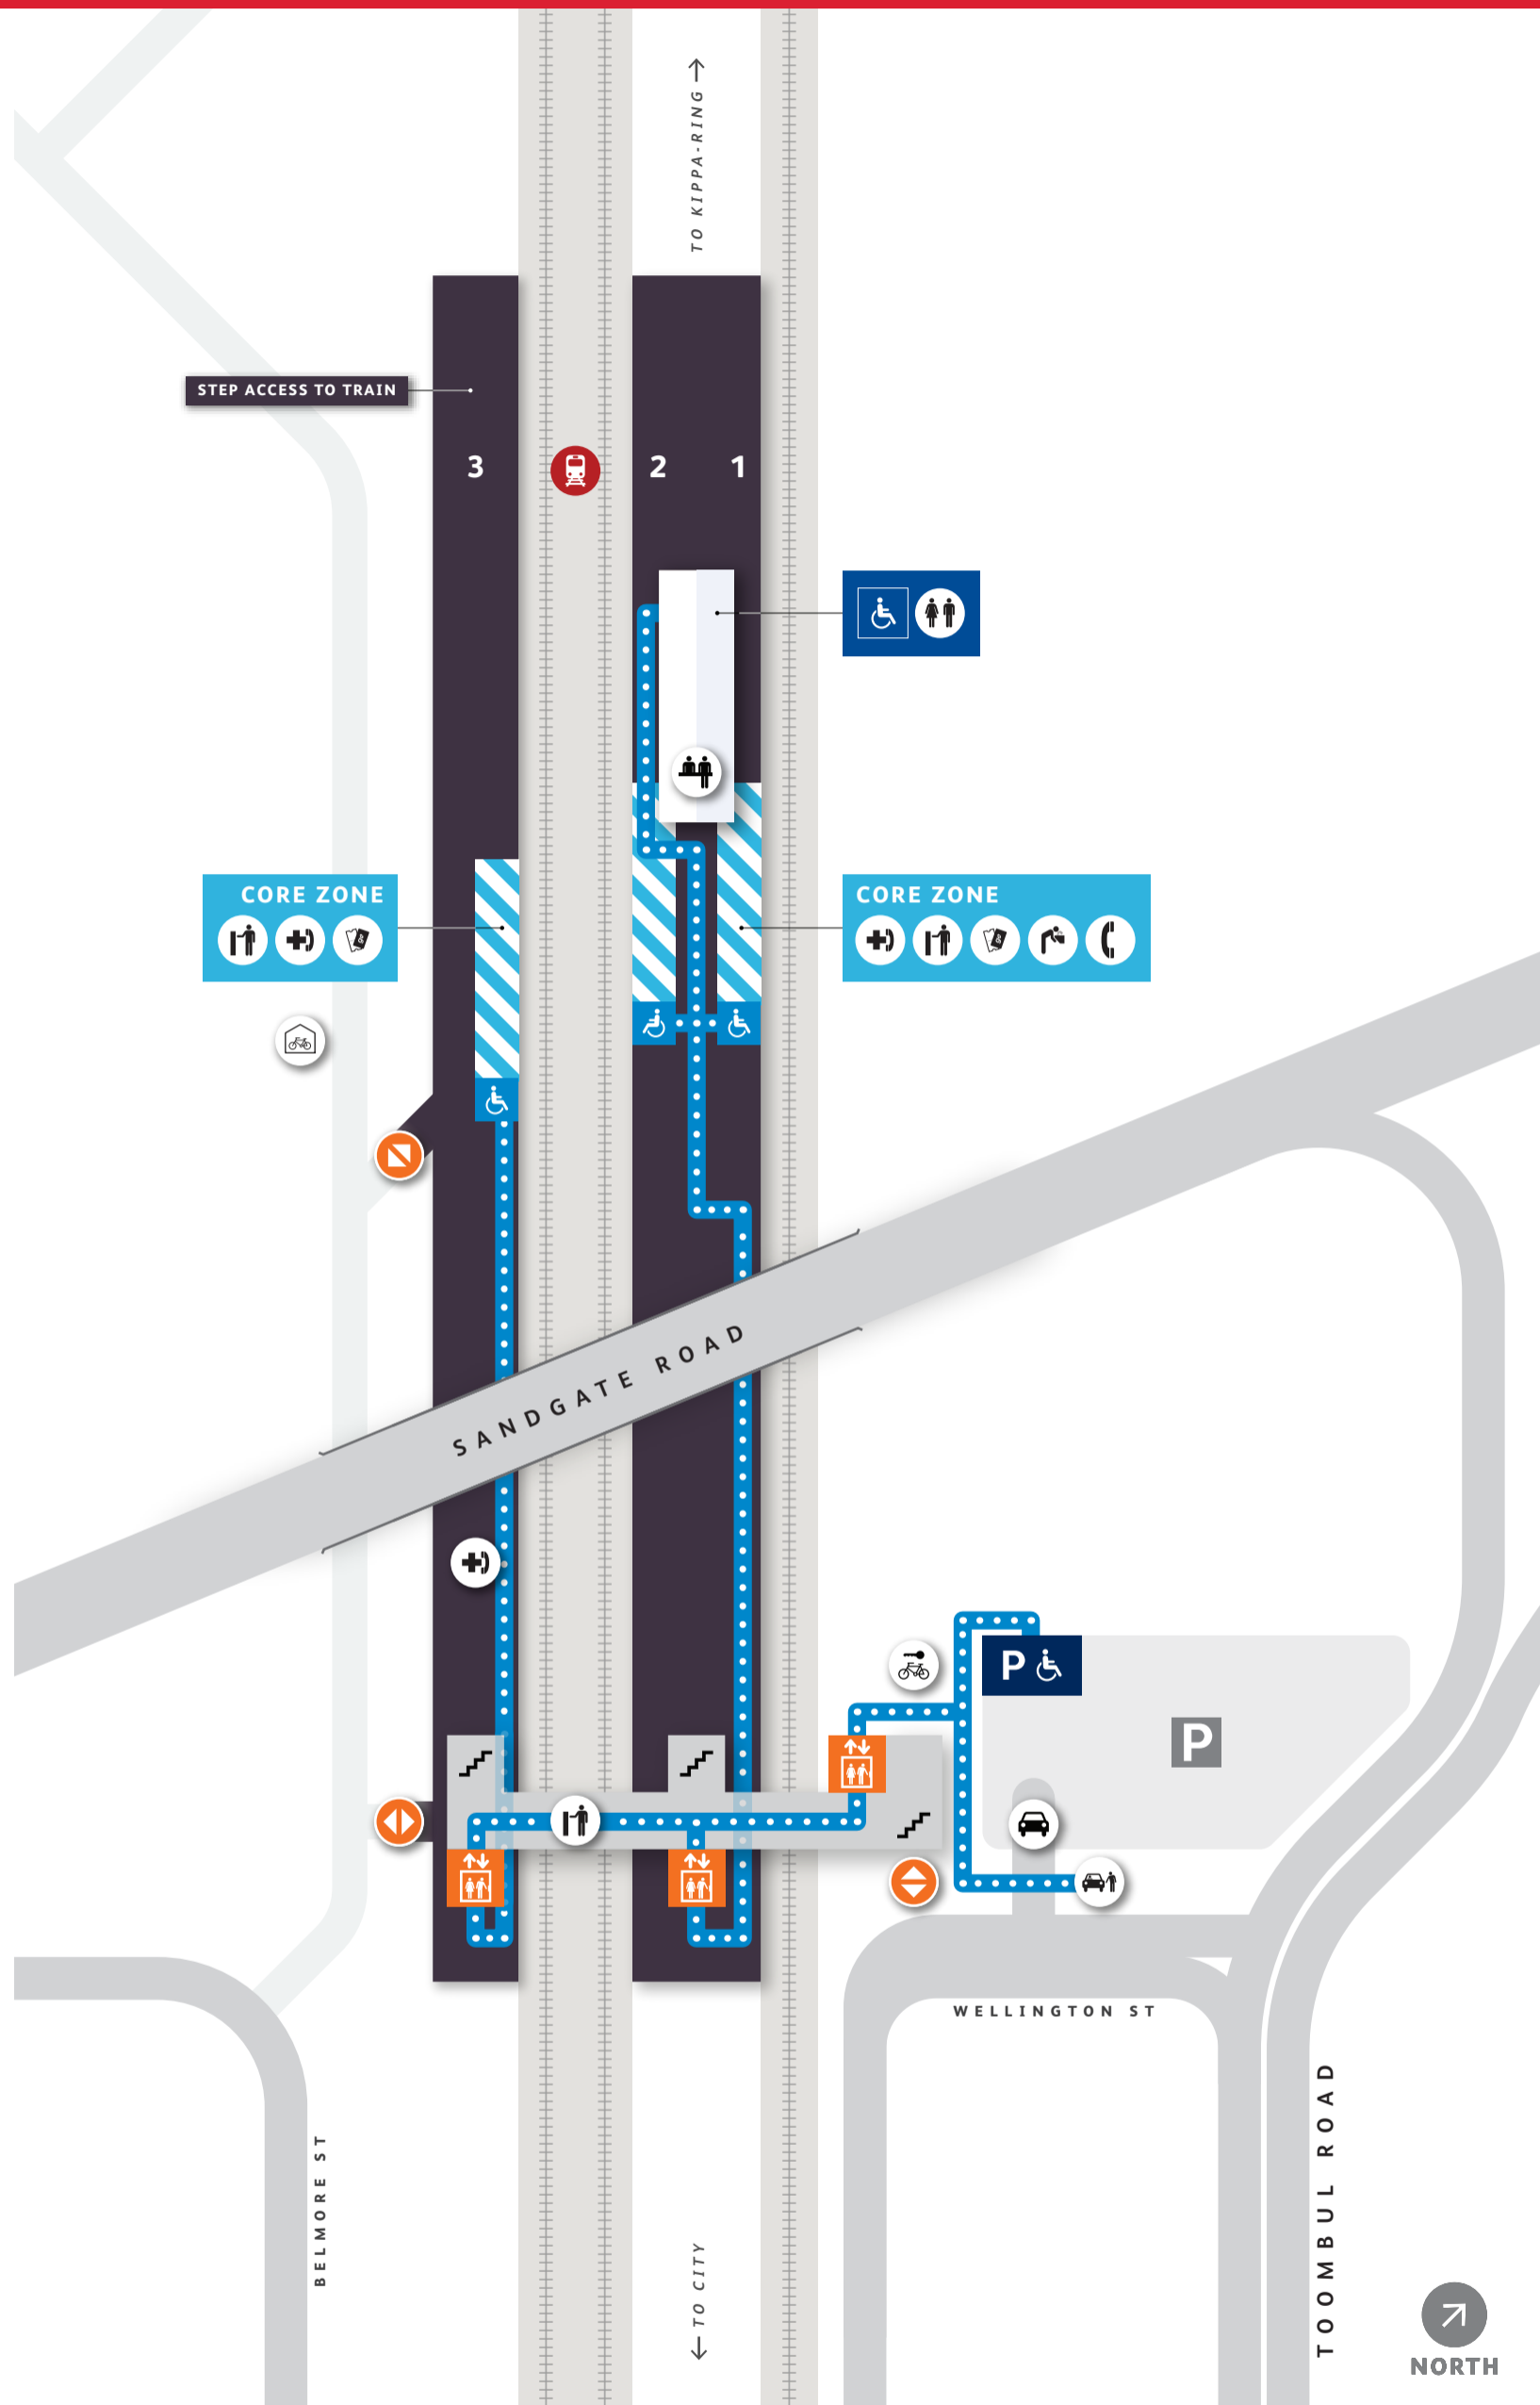

Virginia Station Platform Access Map

CORE ZONE

-  Assisted Boarding Point
-  Help Phone
-  Next Train Information
-  Drinking Fountain
-  Tickets/ Fares
-  Payphone

STATION FEATURES

-  Entry
-  Accessible Parking
-  Accessible Path of Travel
-  Parking
-  Lift
-  Stairs
-  Customer Service Window
-  Accessible Toilets
-  Toilets
-  Bike Lockers
-  Bike Enclosures
-  Vehicular Entry
-  Kiss'n'Ride

OTHER FEATURES

- Shelter
- Priority Seating
- Bike Rack
- Tactile Ground Indicators

Design features of toilet and carparking facilities can vary between stations.