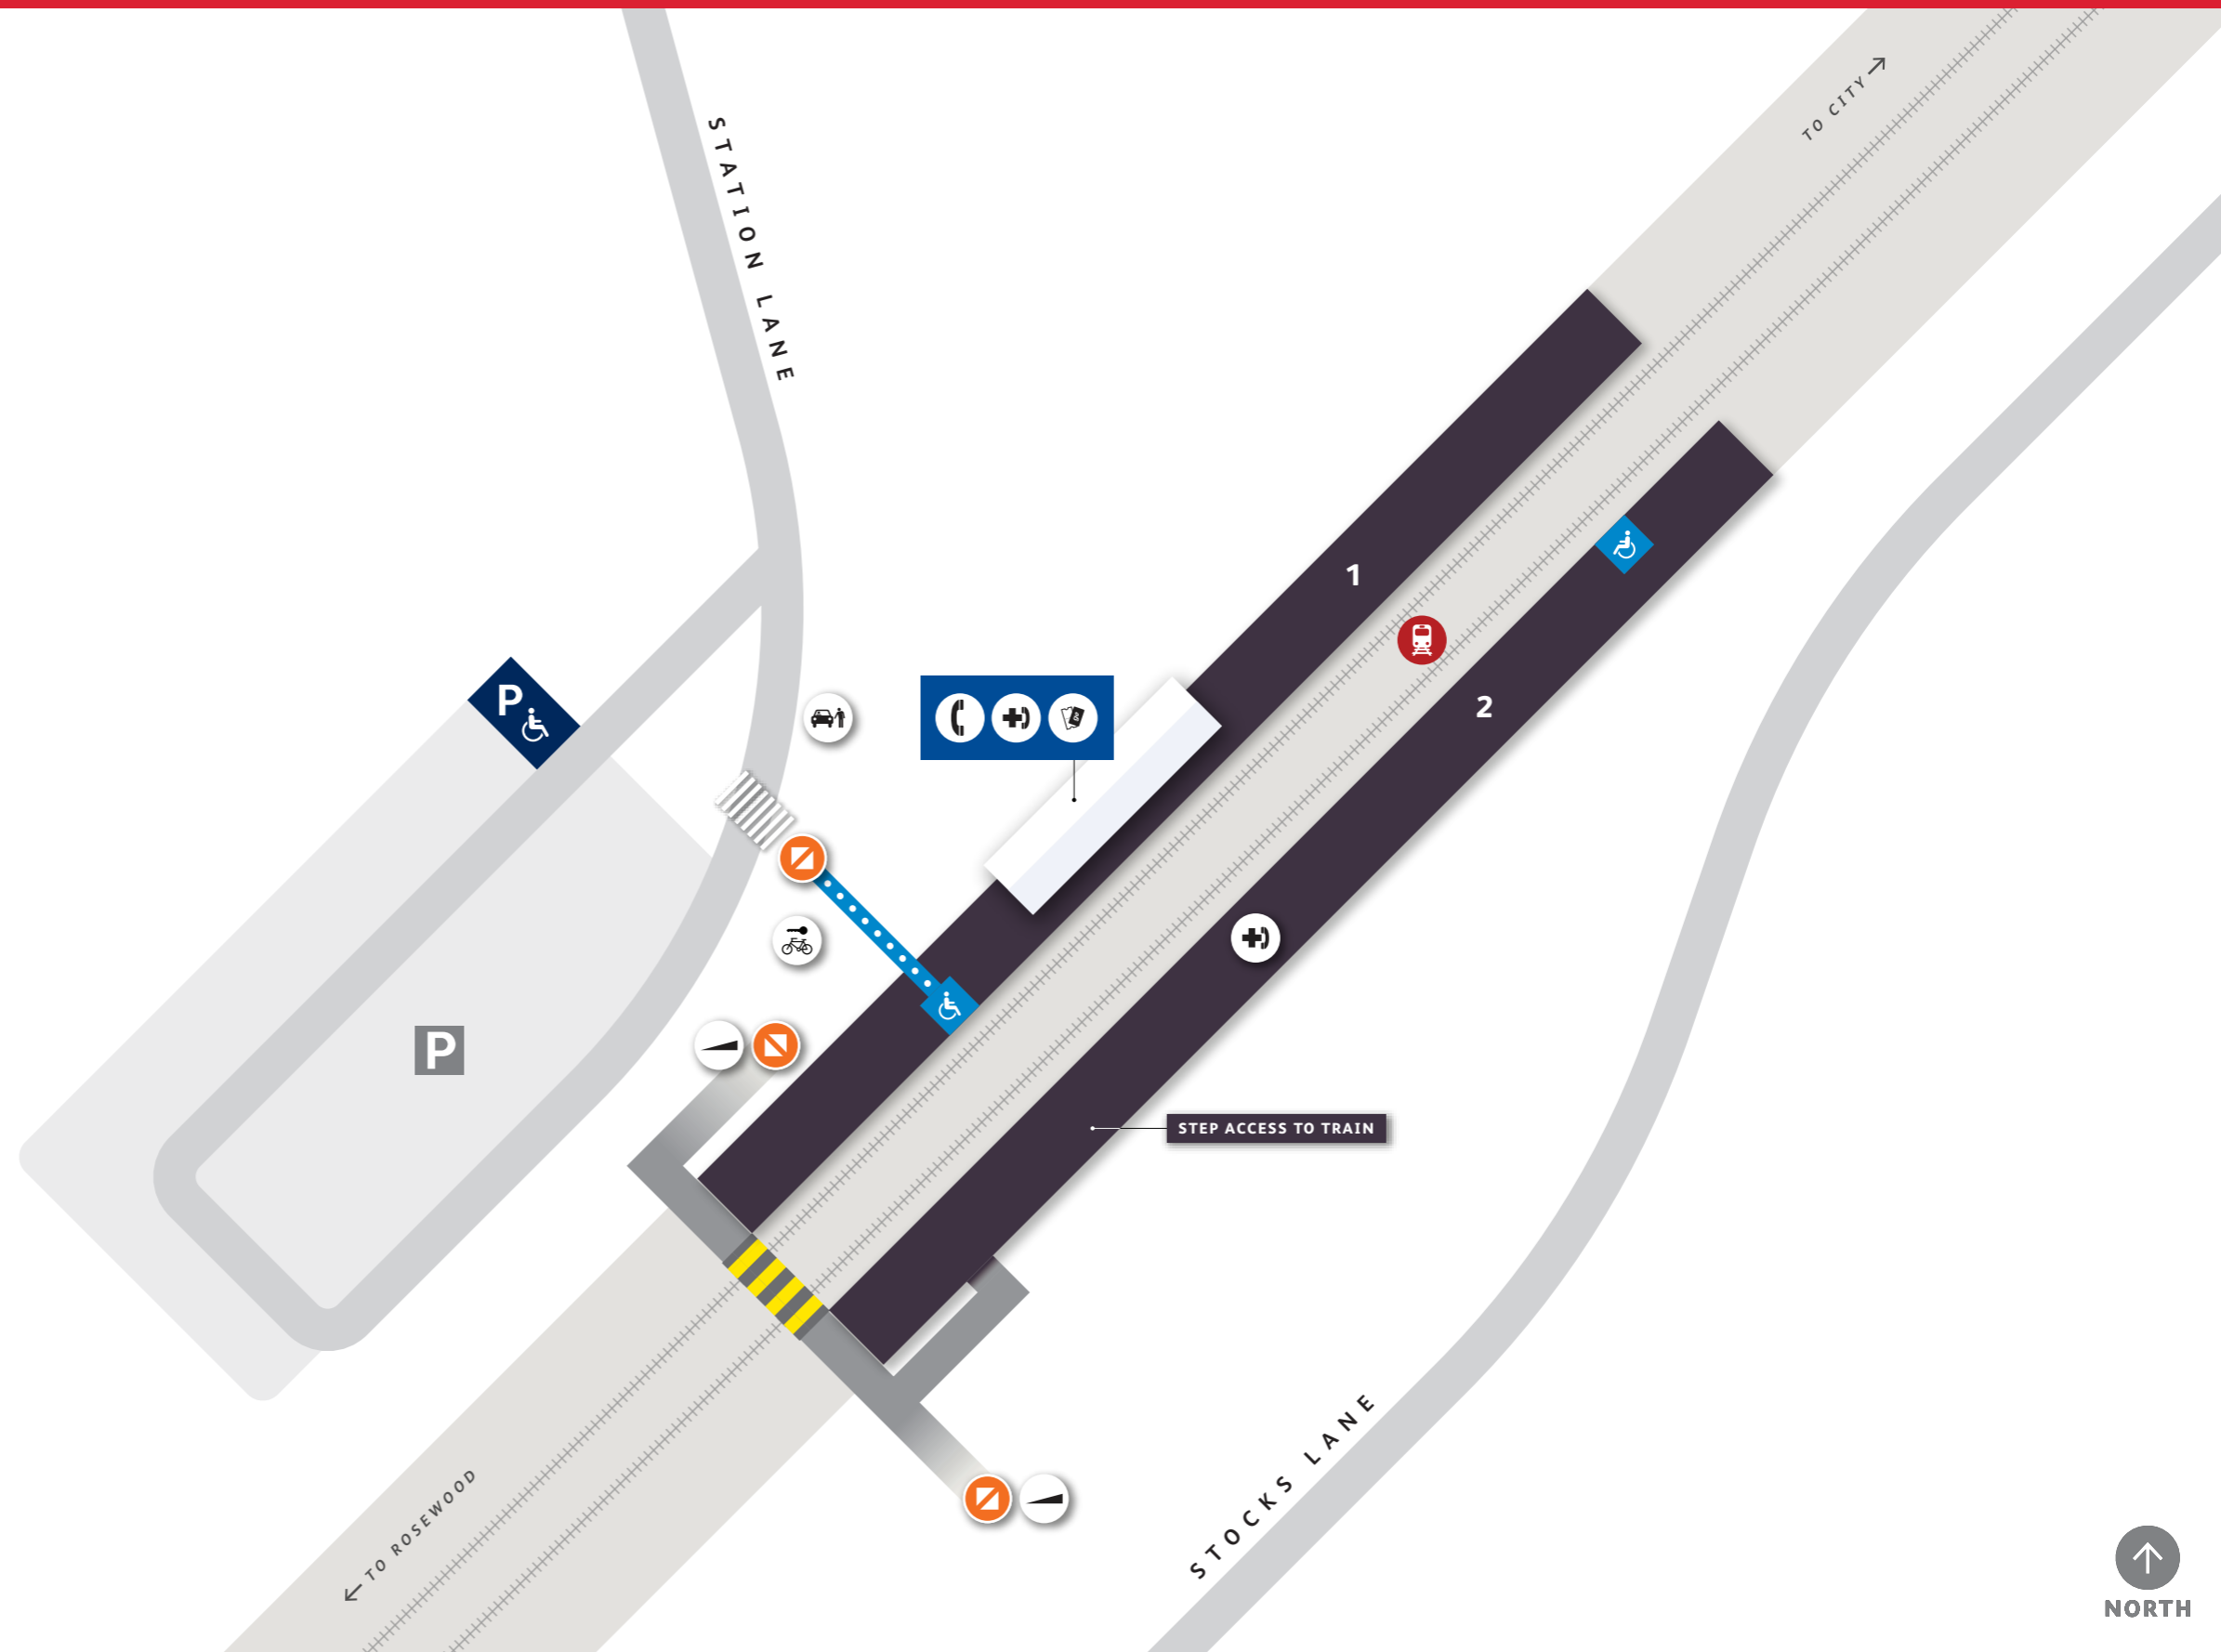

Walloon Station Platform Access Map

STATION FEATURES

-  Assisted Boarding Point
-  Entry
-  Accessible Parking
-  Accessible Path of Travel
-  Parking
-  Steep Ramp
-  Help Phone
-  Tickets/ Fares
-  Bike Lockers
-  Kiss'n'Ride
-  Payphone

OTHER FEATURES

-  Level Crossing
-  Shelter

Design features of toilet and carparking facilities can vary between stations.