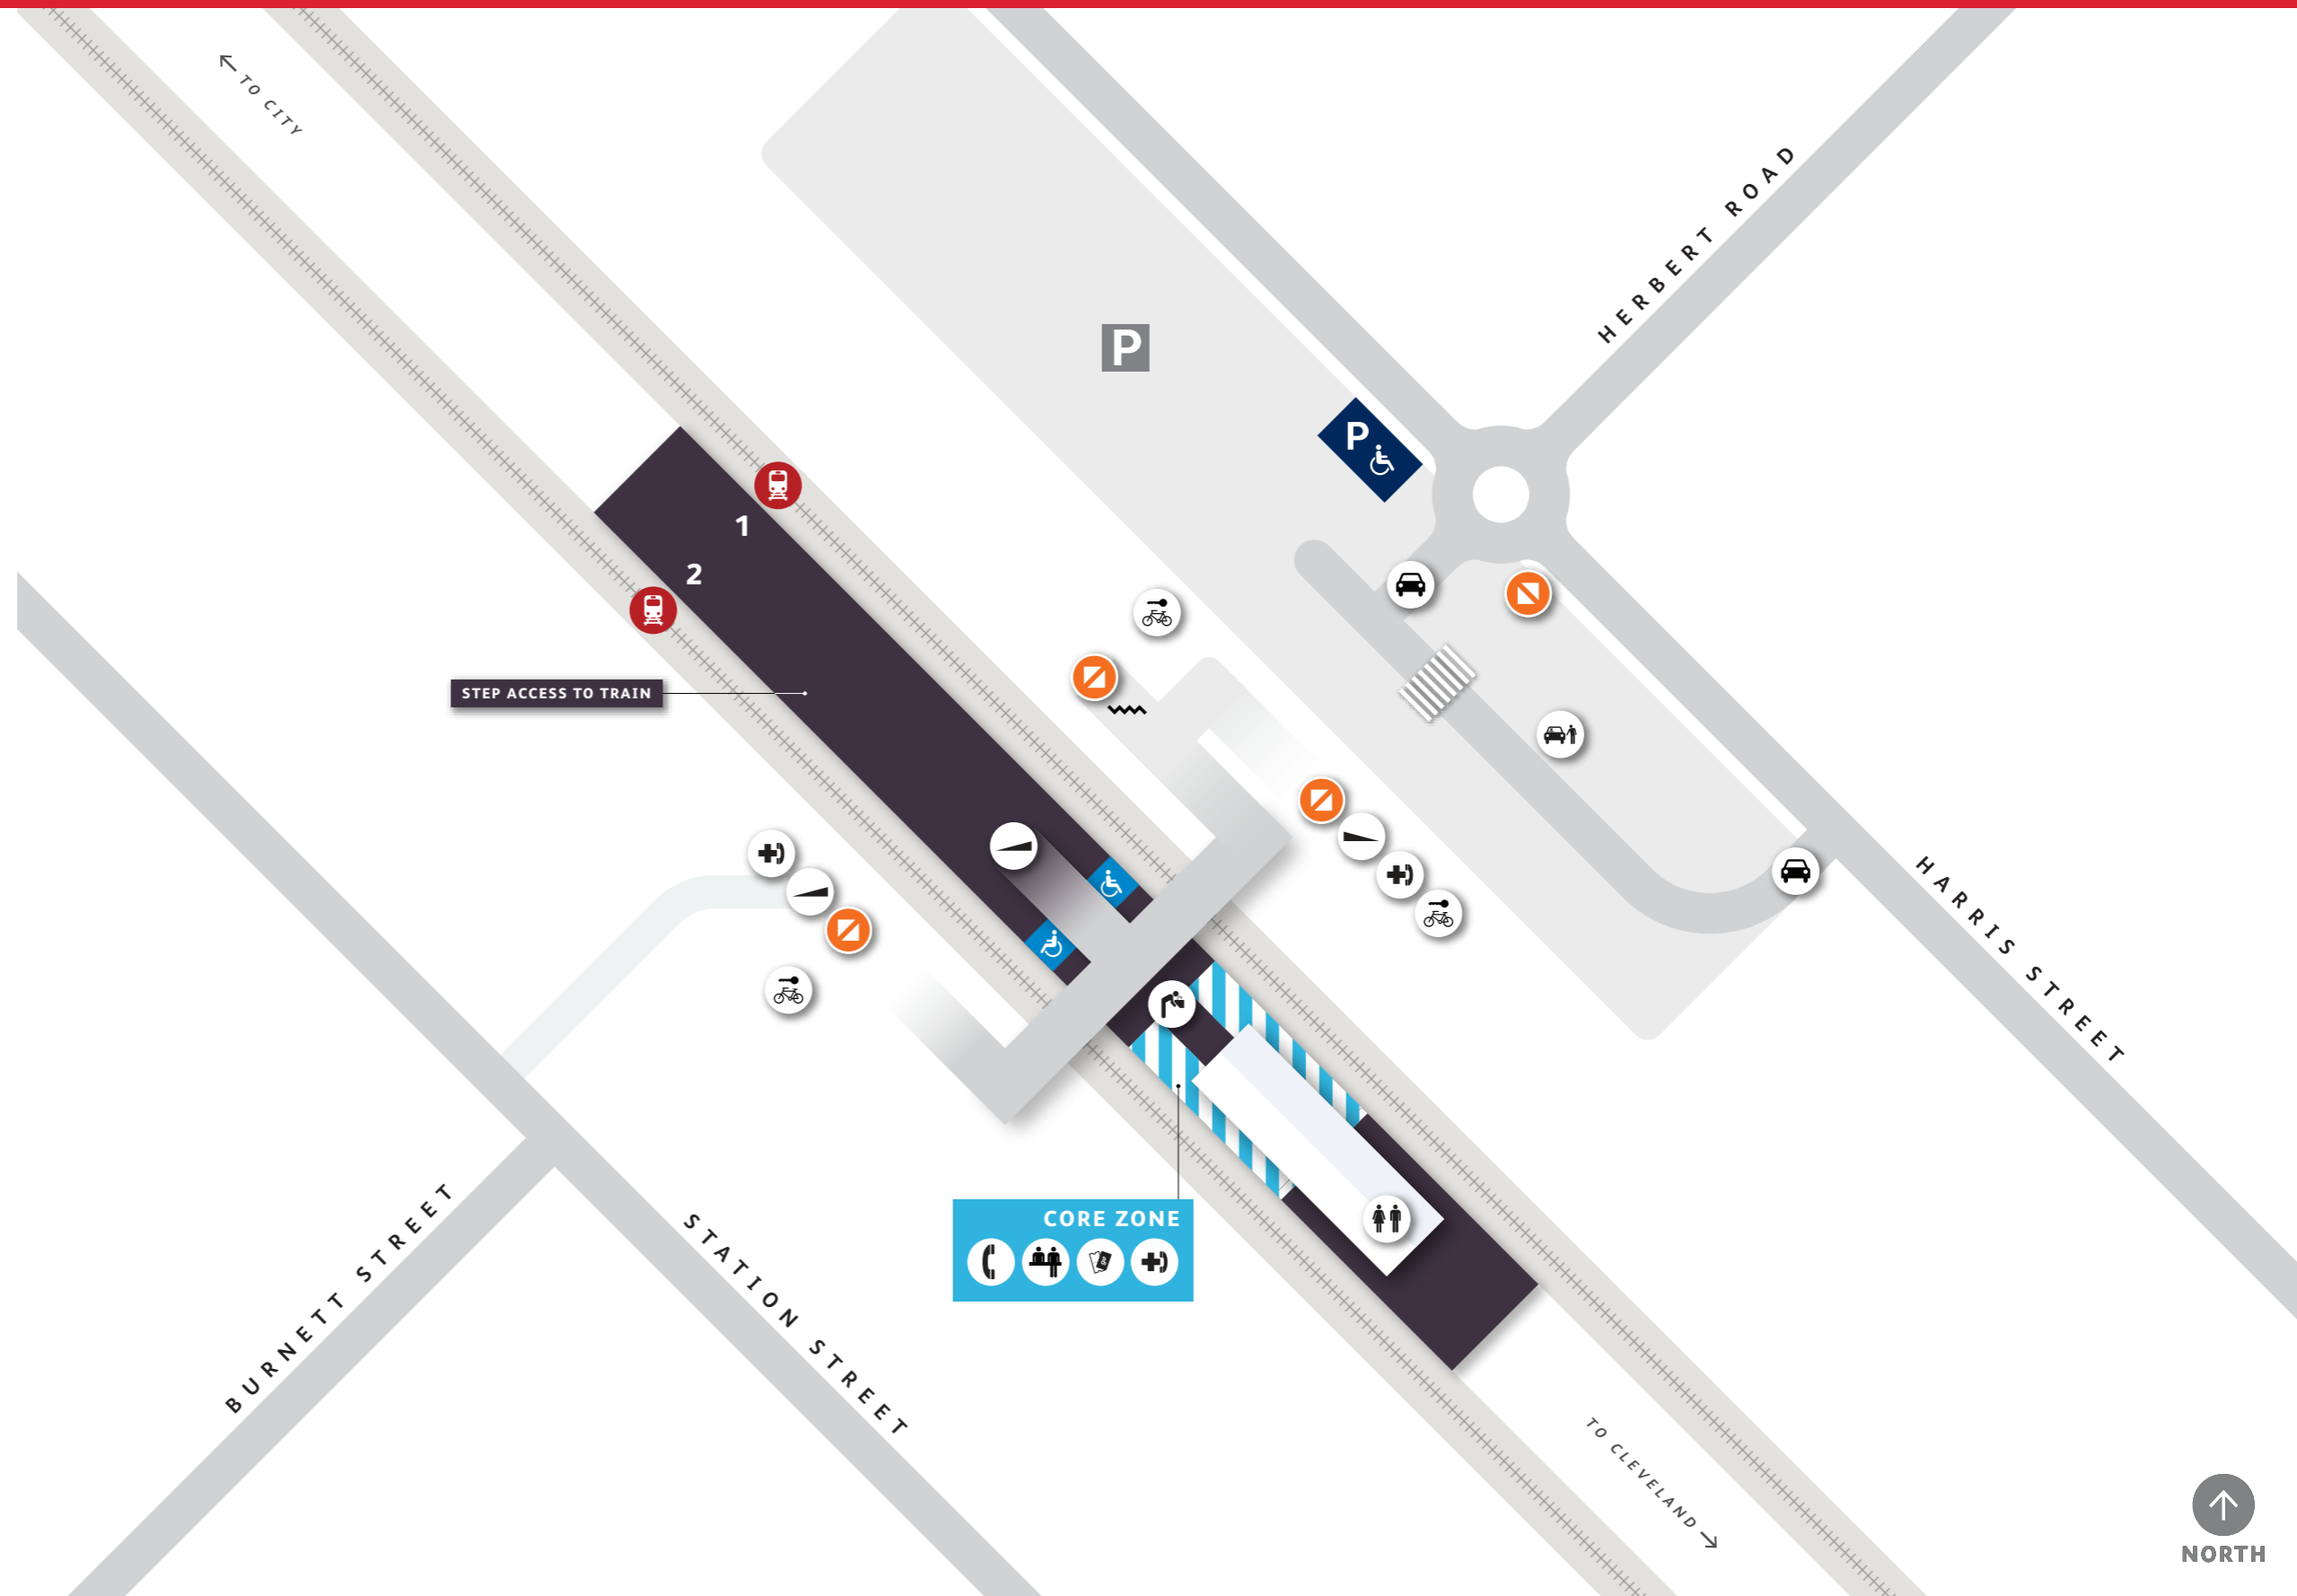

Wellington Point Station Platform Access Map

CORE ZONE

- Help Phone
- Tickets/ Fares
- Customer Service Window
- Payphone

STATION FEATURES

- Assisted Boarding Point
- Entry
- Accessible Parking
- Parking
- Steep Ramp
- Stairs
- Drinking Fountain
- Toilets
- Bike Lockers
- Vehicular Entry
- Kiss'n'Ride
- Bus Stop

OTHER FEATURES

- Shelter
- Bike Rack
- Tactile Ground Indicators

Design features of toilet and carparking facilities can vary between stations.