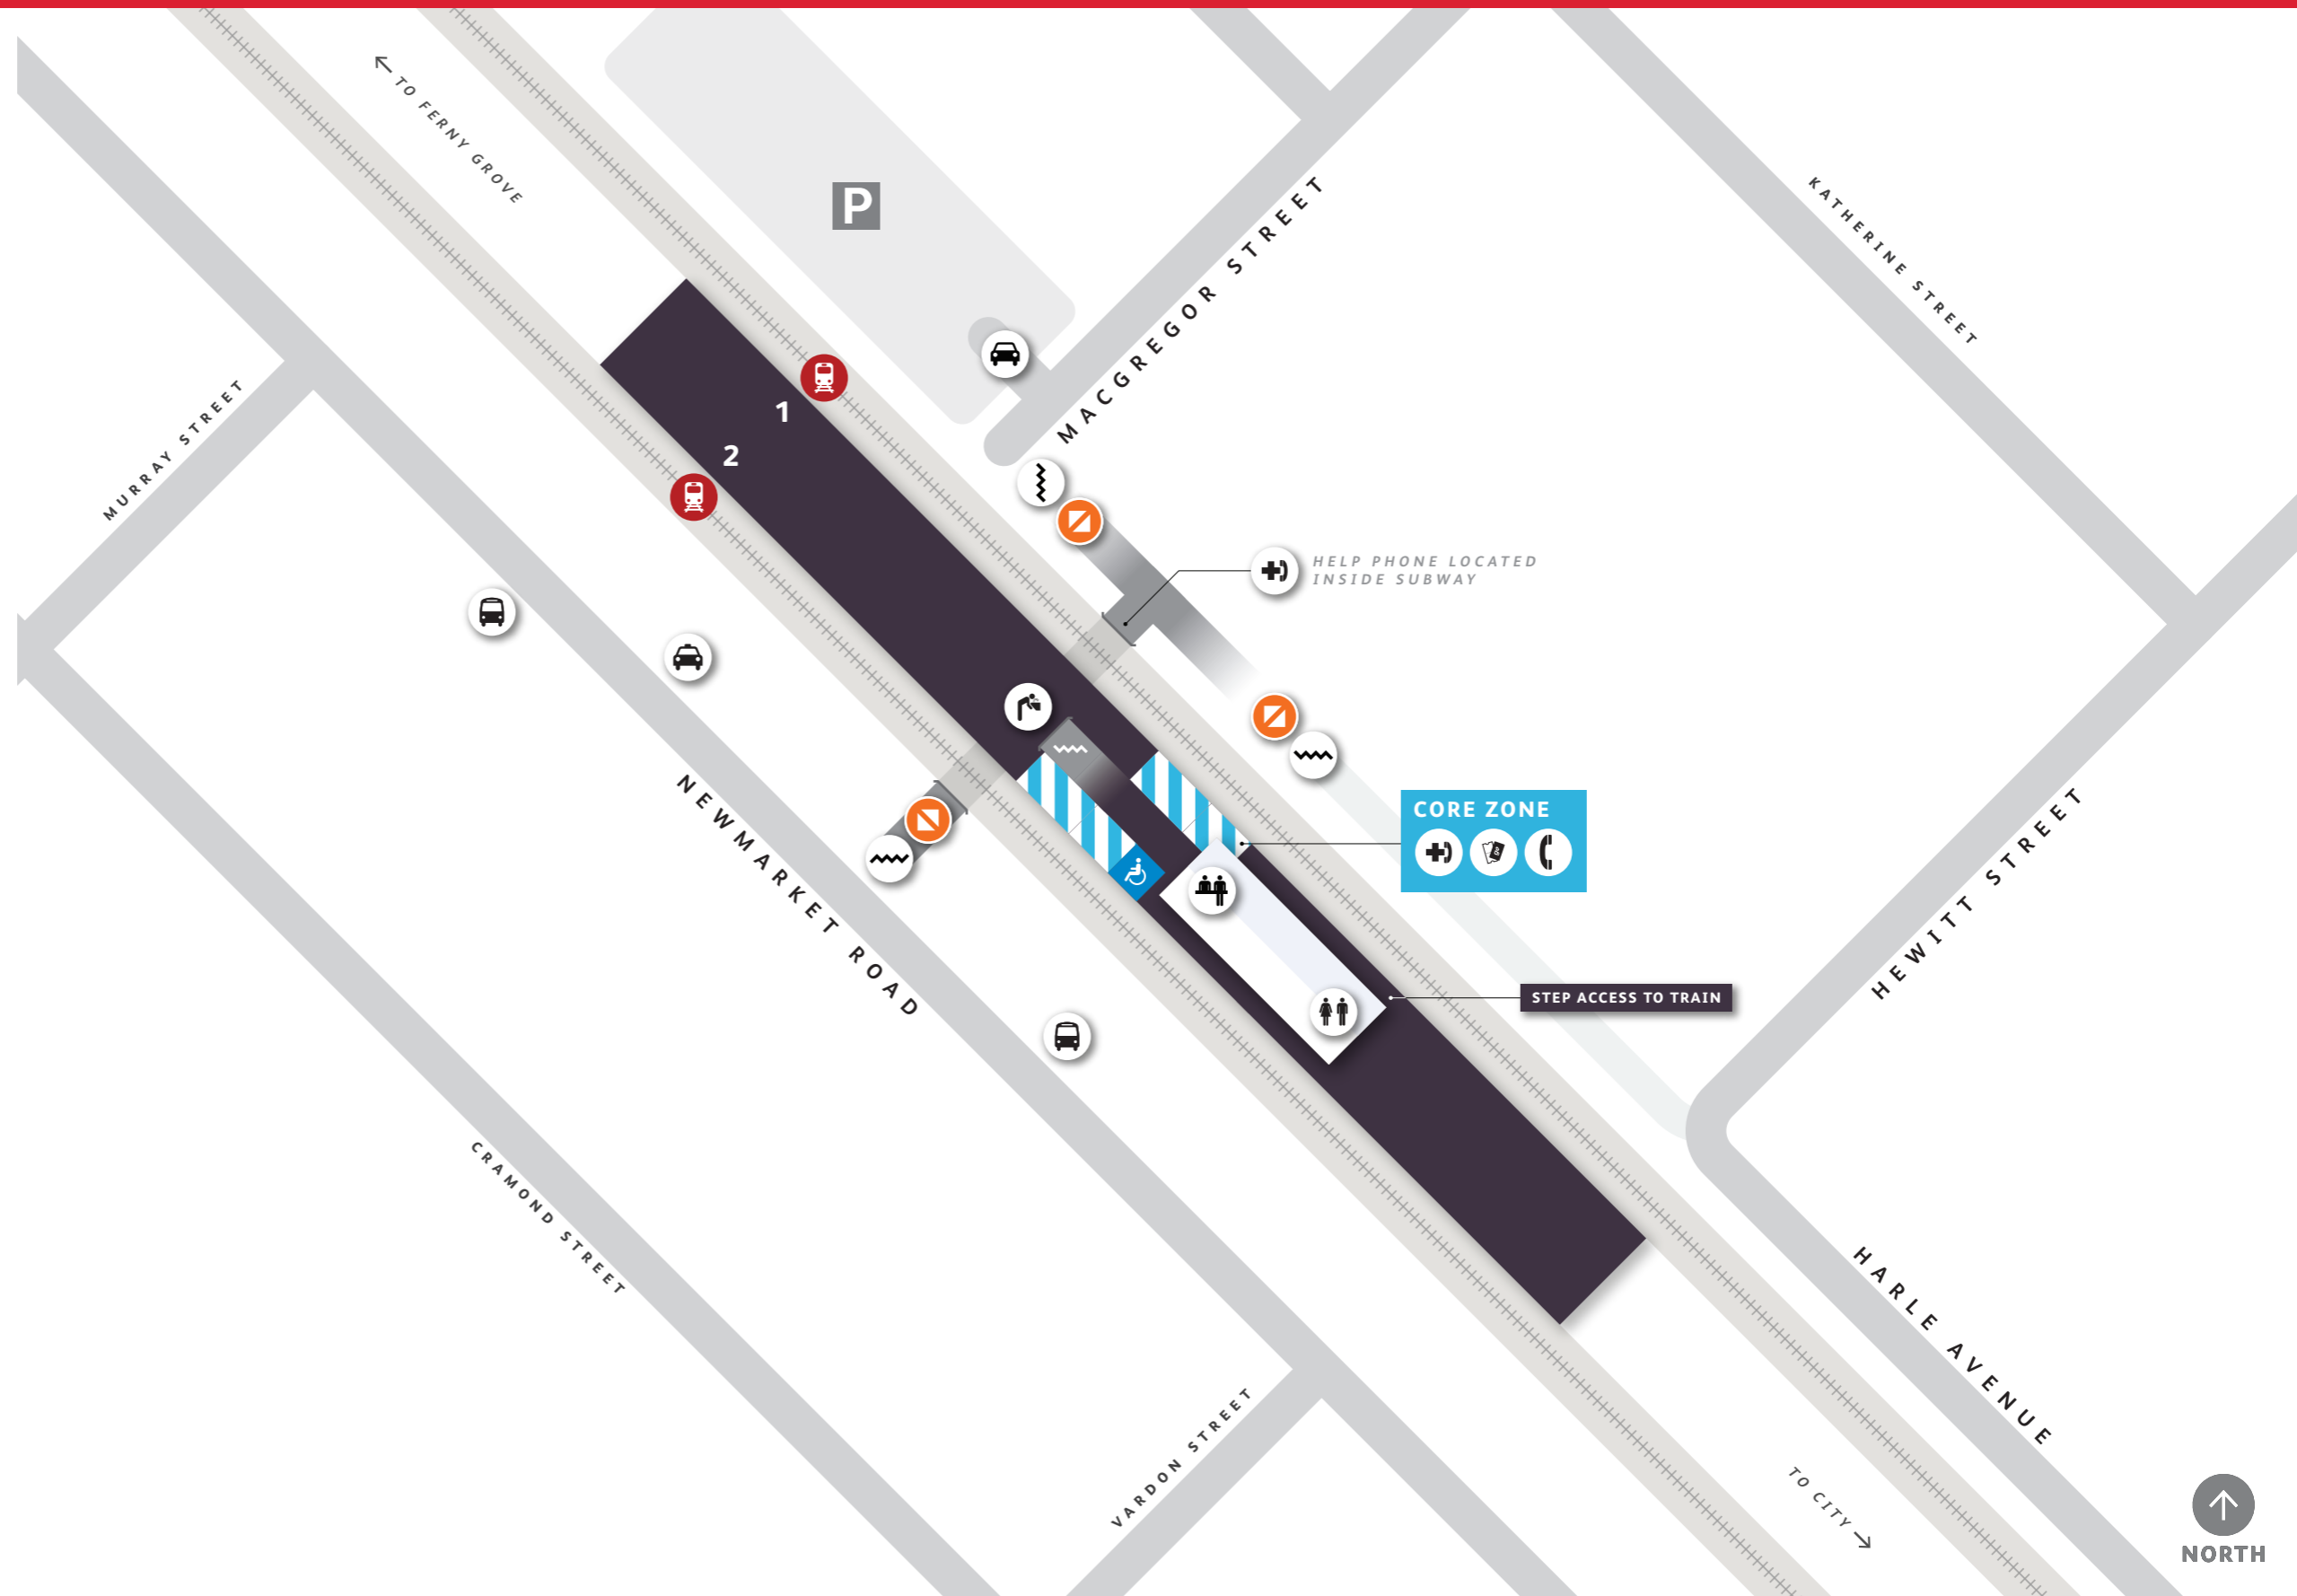

Wilston Station Platform Access Map

CORE ZONE

-  Assisted Boarding Point
-  Help Phone
-  Tickets/ Fares
-  Payphone

STATION FEATURES

-  Entry
-  Parking
-  Stairs
-  Drinking Fountain
-  Toilets
-  Vehicular Entry
-  Taxi
-  Bus Stop

OTHER FEATURES

- Shelter
- Bike Rack
- Tactile Ground Indicators

Design features of toilet and carparking facilities can vary between stations.