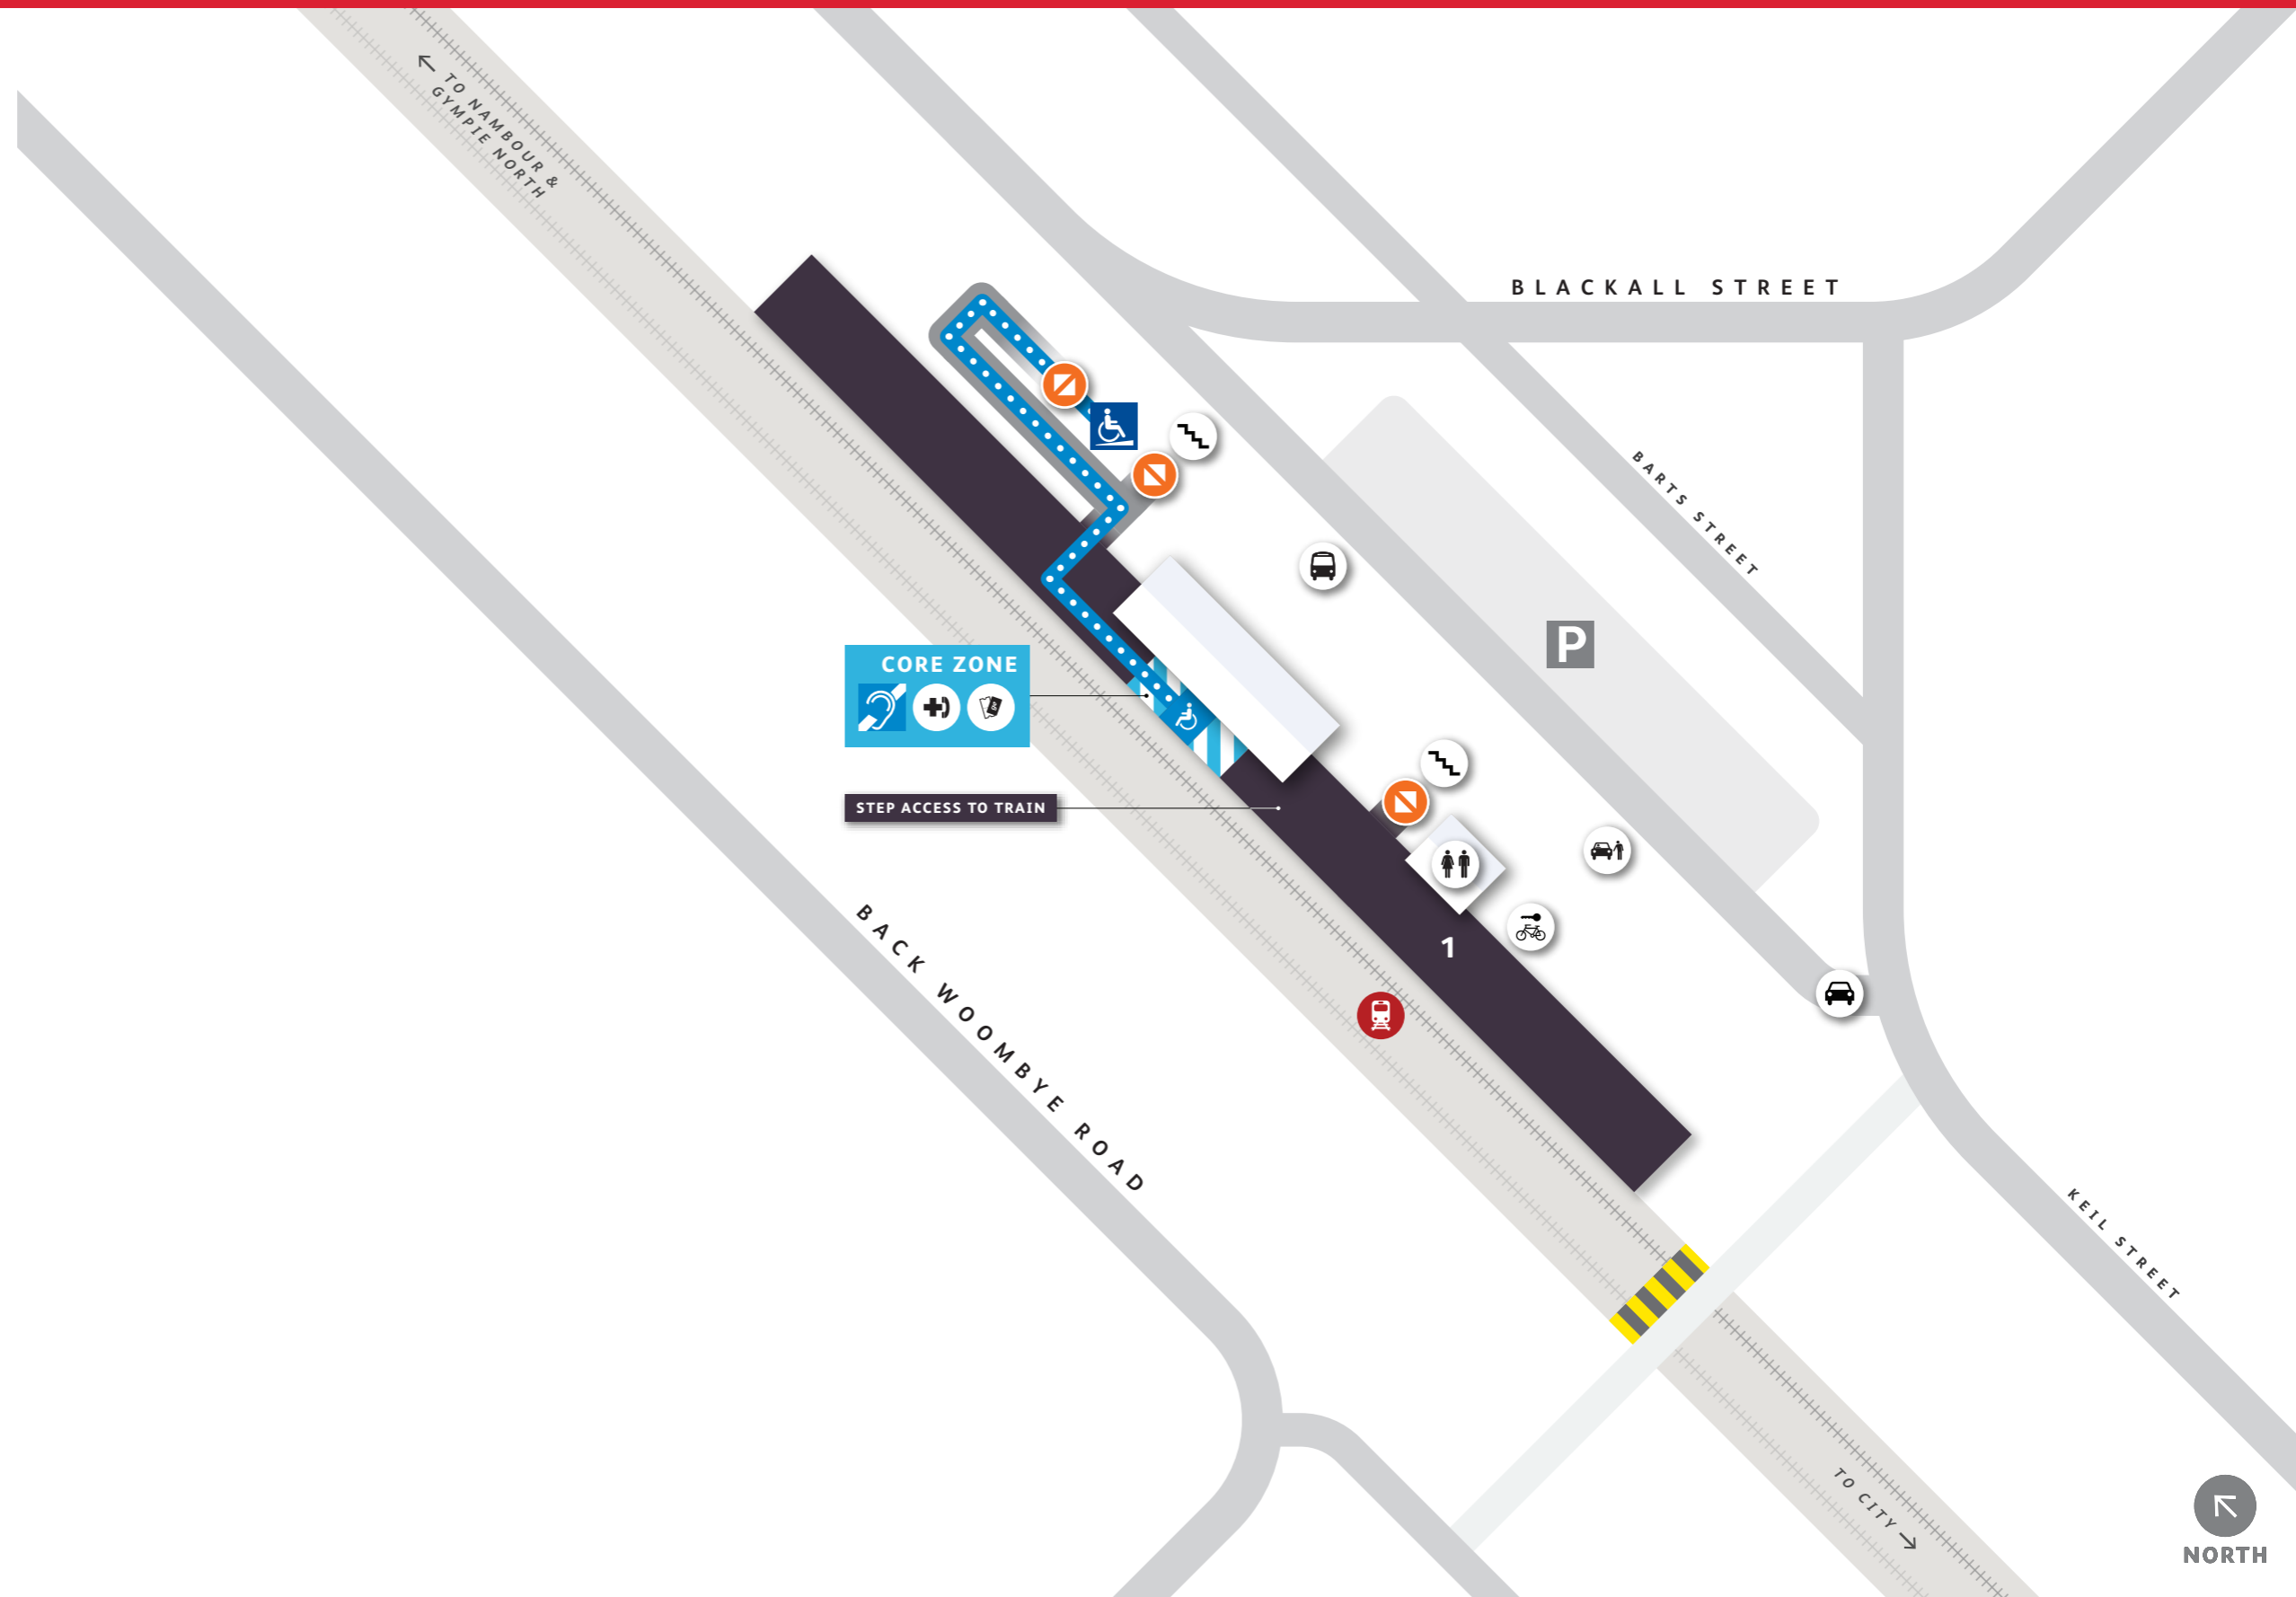

# Woombye Station Platform Access Map

## CORE ZONE

-  Assisted Boarding Point
-  Hearing Loop
-  Help Phone
-  Tickets/ Fares

## STATION FEATURES

-  Entry
-  Accessible Path of Travel
-  Accessible Ramp
-  Parking
-  Stairs
-  Toilets
-  Bike Lockers
-  Vehicular Entry
-  Kiss'n'Ride
-  Bus Stop

## OTHER FEATURES

-  Level Crossing
- Shelter
- Priority Seating

Design features of toilet and carparking facilities can vary between stations.